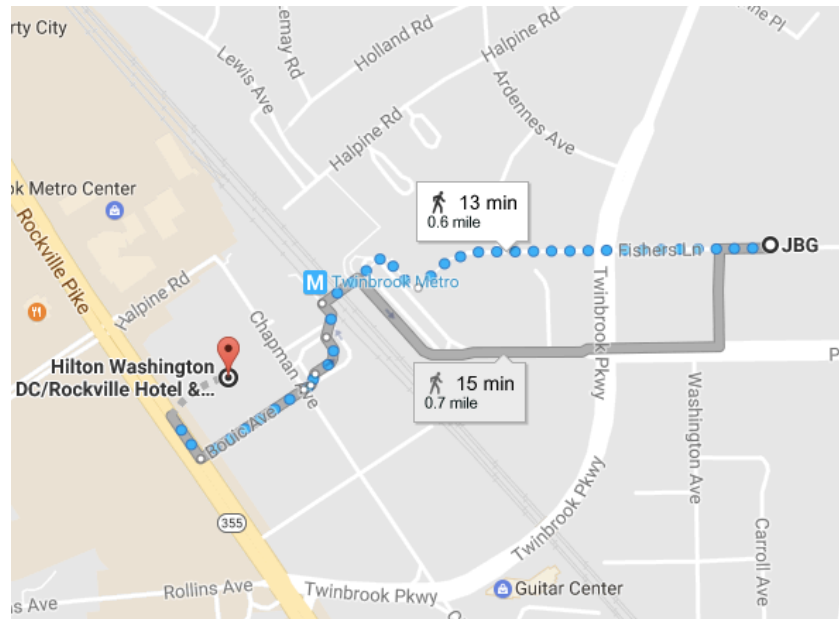

A HUMAN PATHWAYS APPROACH TO DISEASE RESEARCH

26 – 27 June 2018 | NIH Fishers Lane Conference Center, Bethesda, MD

**Meeting Venue:** NIH Building: Fishers Lane Conference Center  
5635 Fishers Lane, Room 508  
Rockville, MD 20852  
301-451-9273

5635 Fishers Lane is 0.4 mi from the **Twinbrook Metro** stop (Red Line)

## Parking

Parking is available in the Atlantic Services Parking garage located at 5635 Fishers Lane. The entrance to the garage is on Twinbrook Parkway between Fishers Lane and Halpine Drive. The garage can also be reached by turning left at the first access road on Fishers Lane. The cost is \$3 for the first hour, \$5 for the second hour, and \$7 for all day. Only cash is accepted.

The Hilton Washington DC/Rockville is 0,5 miles from the Fishers Lane facility.