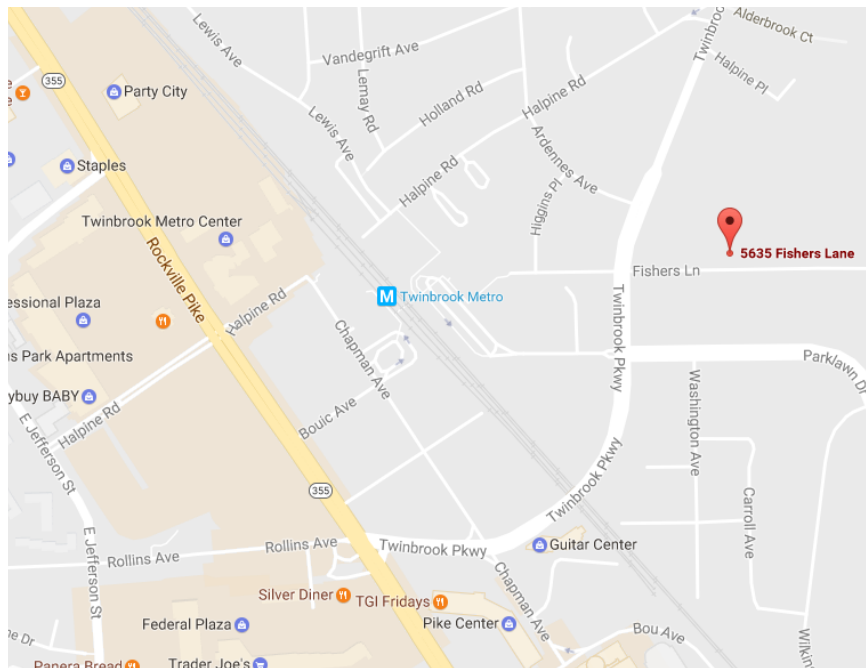

A HUMAN PATHWAYS APPROACH TO DISEASE RESEARCH

26 – 27 June 2018 | NIH Fishers Lane Conference Center, Bethesda, MD

**Meeting Venue:** NIH Building: Fishers Lane Conference Center  
5635 Fishers Lane, Room 508  
Rockville, MD 20852  
301-451-9273

5635 Fishers Lane is 0.4 mi from the **Twinbrook Metro** stop (Red Line)

## Parking

Parking is available in the Atlantic Services Parking garage located at 5635 Fishers Lane. The entrance to the garage is on Twinbrook Parkway between Fishers Lane and Halpine Drive. The garage can also be reached by turning left at the first access road on Fishers Lane. The cost is \$3 for the first hour, \$5 for the second hour, and \$7 for all day. Only cash is accepted.

The Hilton Washington DC/Rockville is 0,5 miles from the Fishers Lane facility.